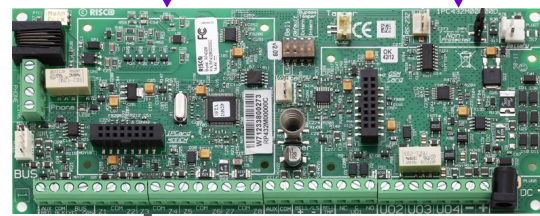

**SynopSYS™ Security Management Software**

WAN

**Plug-on IP Modules**

RP512IP0000A Multi Socket IP

x1

**Plug-in 3G Module**

RP432G30000A 3G/GSM

x1

WAN

**RISCO Cloud Server**

**Monitoring Stations**

www.riscocloud.com web interface

WAN

x1

**LightSYS Main Board**

RP432M00000E

- 8-50 Zones
- 4 Partitions
- 4 Groups per Partition
- 4-32 Outputs
- 30 User Codes
- 1000 Event Log
- Selectable Zone Resistance

**PC to Panel Cable**

RW132EUSB00A

**Configuration Software**

**LightSYS Polycarbonate Housing**

RP432B

**Voice Module**

RP432EV0001C

x1

Non-Bus wiring

**Listen-in & Speak Module**

RP128EVM000A

x4